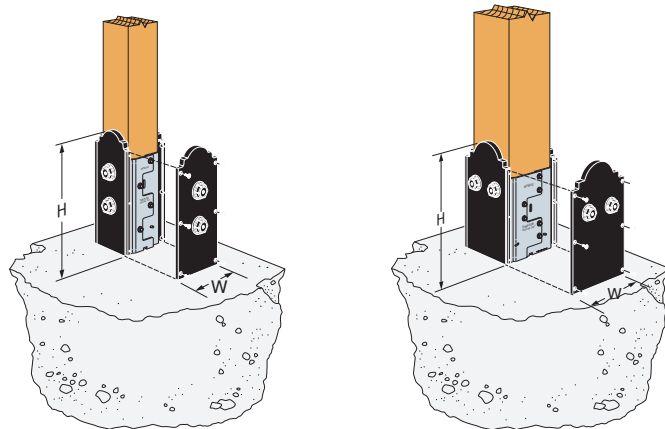

Wrap Post Bases in Style

Bring the beauty of Outdoor Accents® to any project

Elevate the style of your post base connectors and add design flair by enclosing them in the new Outdoor Accents decorative post wrap that fits around most nominal 4x4 and 6x6 post bases.

The APBDW decorative post base wrap was developed for the MPBZ moment post base, but also accommodates other post bases, including the CBSQ, ABUZ, ABWZ and ABAZ (only with screw and nail application; will not work over bolts). It can also be used without a post base and wrapped around a post.

Fabricated in black composite, the APBDW features the arched profile of the Outdoor Accents Mission Collection® style. The four-piece cover easily screws together outside the post base (screws included). No need to drill into the post.

Product Information

Model No.	Post Size	H	W	Installs With	Coating Material	Packaging Quantity
APBDW44	4x4	10 1/16"	4 3/4"	(12) black screws (included)	Composite Plastic	(1) 4-sided set
APBDW66	6x6	11 7/16"	6 7/8"	(12) black screws (included)	Composite Plastic	(1) 4-sided set