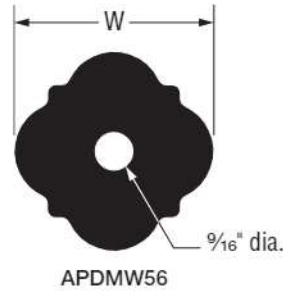

Outdoor Accents® Accessories Collection

Outdoor Accents Accessories

Decorative Washer

Model No.	Ga.	Hole Diameter (in.)	W (in.)
APDMW56	12	9/16	3
APVDW56	12	9/16	3

1. Fastener is SDWS22312DBB inserted through an STN22 hex-head washer.

Decorative Star

Model No.	Ga.	Screw Size	W (in.)
APDTS3	12	#10 x 1 1/2"	3

1. All fasteners are Outdoor Accents® SD10112DBB connector screws.

Decorative Post Cap

Model No.	Material and Finish	Post Size	L (in.)	W (in.)	Fasteners (in.)
APDPC4	Black composite	4x4	3 3/8	3 3/8	(1) 0.131 x 2 1/2 or (1) 0.148 x 3
APDPC6		6x6	5 3/8	5 3/8	(1) 0.131 x 2 1/2 or (1) 0.148 x 3

1. **Fasteners:** Nail dimensions are listed diameter by length. See pp. 21–22 for fastener information.

APDPC6
(APDPC4 similar)

APBO Bottle Opener

This new bottle opener is made of black textured, UV-protected composite. It features a metal bottle opener and a removable catch cup. It attaches with three corrosion-resistant fasteners (included).